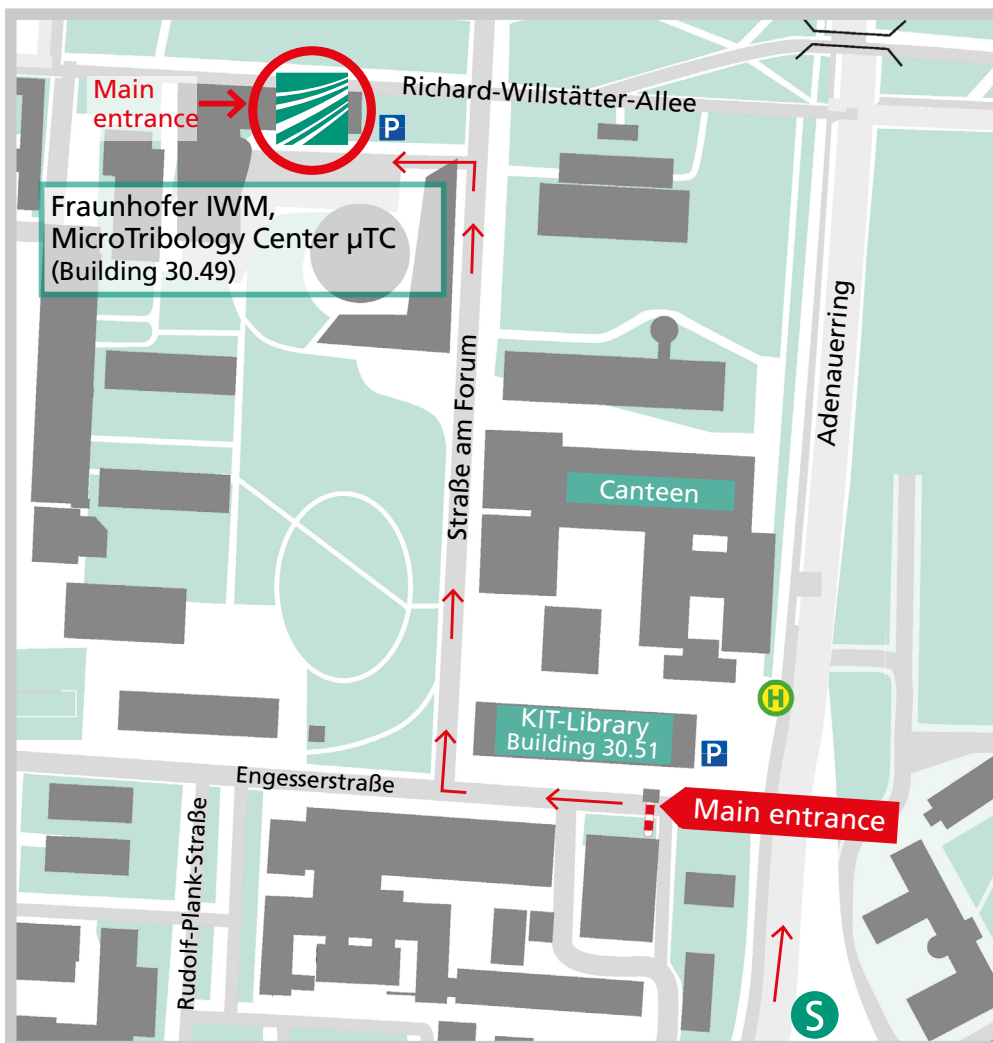

Main entrance →

MicroTribology Center μ TC – A cooperation between the Fraunhofer IWM and the
Karlsruher Institute for Technology KIT IAM

Directions KIT-Campus South

Karlsruhe, KIT-Campus South

Station: Durlacher Tor/KIT Campus-Süd

The KIT-Campus South is located in Karlsruhe city center and is well connected to the highway.

It is also easy to reach by public transport.

Arrival by car

Please enter "Adenauerring 7" in your navigational system.

A5 Highway

- A5 exit Karlsruhe-Durlach, towards Karlsruhe
- Follow "Durlacher Allee", then turn right onto "Adenauerring"
- After a short distance you reach the main entrance on the left

Arrival by train and public transport

Campus South is located in Karlsruhe city center and is easily reached by public transport.

From the main train station by S-Bahn: S4, S7, S8 or Tram Nr. 2 to your destination "Durlacher Tor/KIT-Campus Süd", travel time 10 minutes. Exit the train/tram and walk along the footpath approximately 9 minutes: