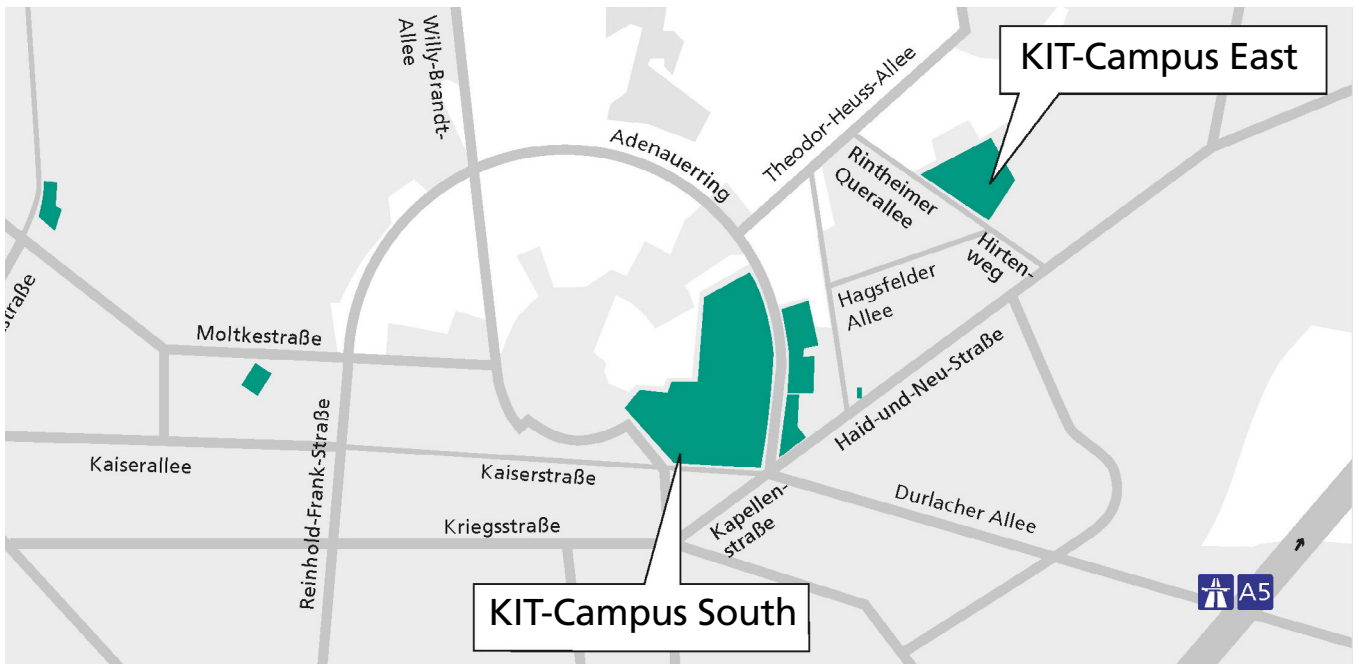

Main entrance →

MicroTribology Center μ TC – A cooperation between the Fraunhofer IWM and the
Karlsruher Institute for Technology KIT IAM

Directions KIT-Campus South

Karlsruhe, KIT-Campus South

Station: Durlacher Tor/KIT Campus-Süd

The KIT-Campus South is located in Karlsruhe city center and is well connected to the highway.

It is also easy to reach by public transport.

Arrival by car

Please enter "Adenauerring 7" in your navigational system.

A5 Highway

- A5 exit Karlsruhe-Durlach, towards Karlsruhe
- Follow "Durlacher Allee", then turn right onto "Adenauerring"
- After a short distance you reach the main entrance on the left

Arrival by train and public transport

Campus South is located in Karlsruhe city center and is easily reached by public transport.

From the main train station by S-Bahn: S4, S7, S8 or Tram Nr. 2 to your destination "Durlacher Tor/KIT-Campus Süd", travel time 10 minutes. Exit the train/tram and walk along the footpath approximately 9 minutes: